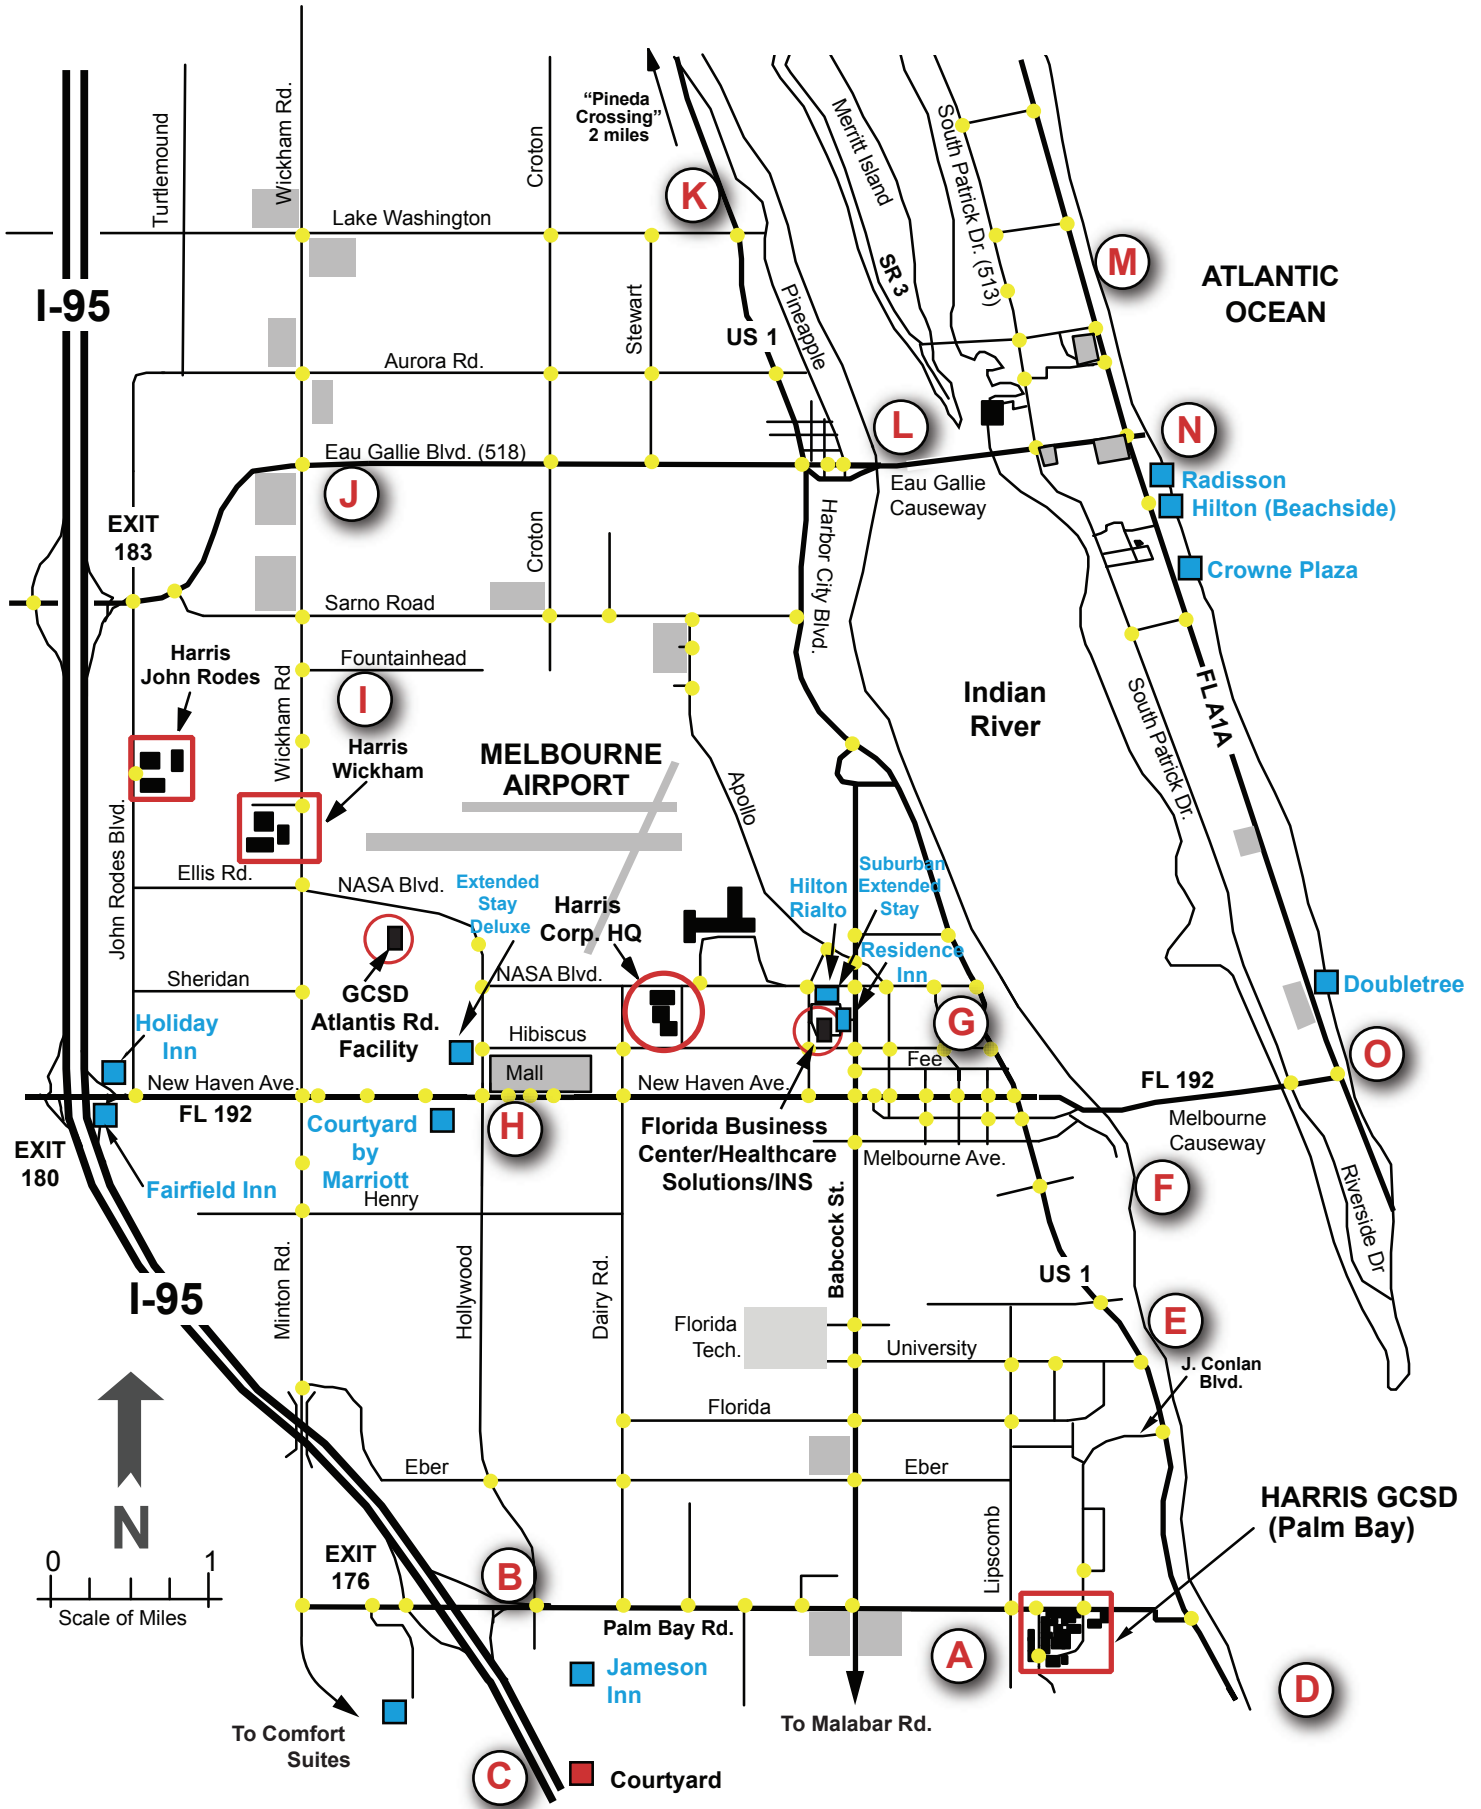

MELBOURNE/PALM BAY