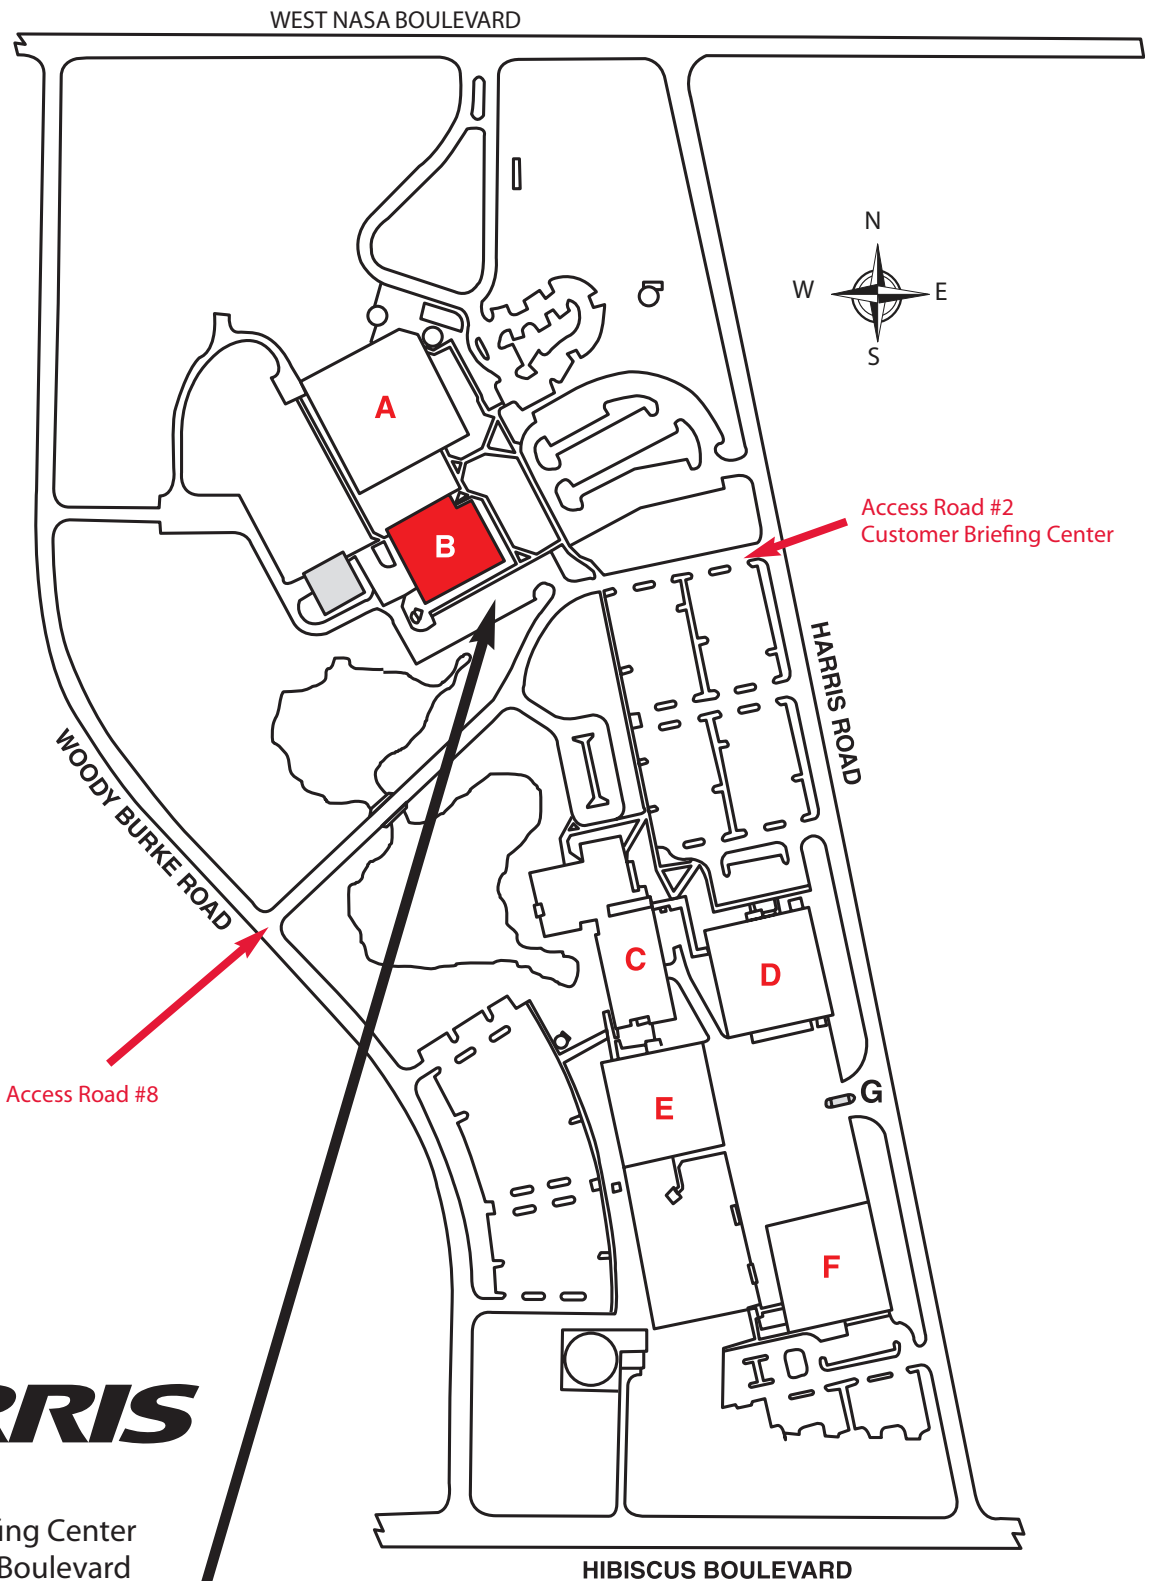

Melbourne Airport

1/2 mile

Customer Briefing Center
1025 W. NASA Boulevard
Building B
Melbourne, Florida
1-321-727-9696